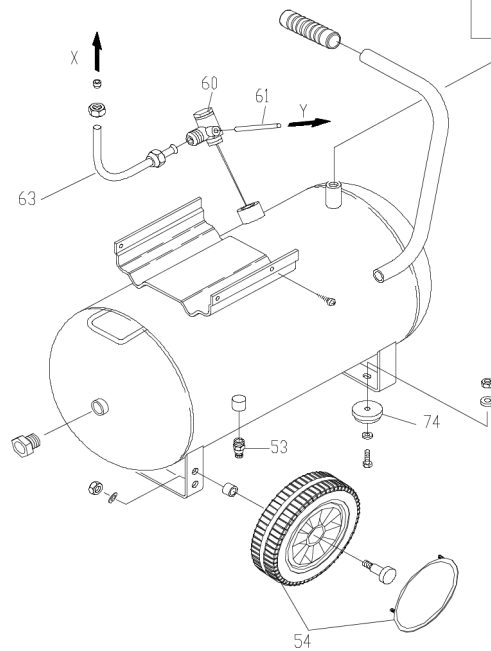

1121160702_00 Compressor package

Item	Part No.	Name	Qty	Uom
52	1129740009	Pump	1	EA
53	1127130016	Discharge tap	1	EA
54	1127260016	Wheel	2	EA
59	1127320645	Infeed cable	1	EA
60	1127190018	Non return valve	1	EA
61	1127230001	Unloader pipe aluminium	AR	EA
63	1127230466	Delivery pipe	1	EA
66	1127190290	Safety valve	1	EA
67	1127250074	Pressure switch	1	EA
68	1127080012	Fitting	2	EA
69	1127100064	Pressure reducer	1	EA
71	1127130057	Universal coupling	1	EA
72	1127110024	Pressure gauge	1	EA
73	1127110030	Pressure gauge	1	EA
74	1127360001	Rubber Feet	2	EA
75	1124050549	Pressure switch kit	1	EA