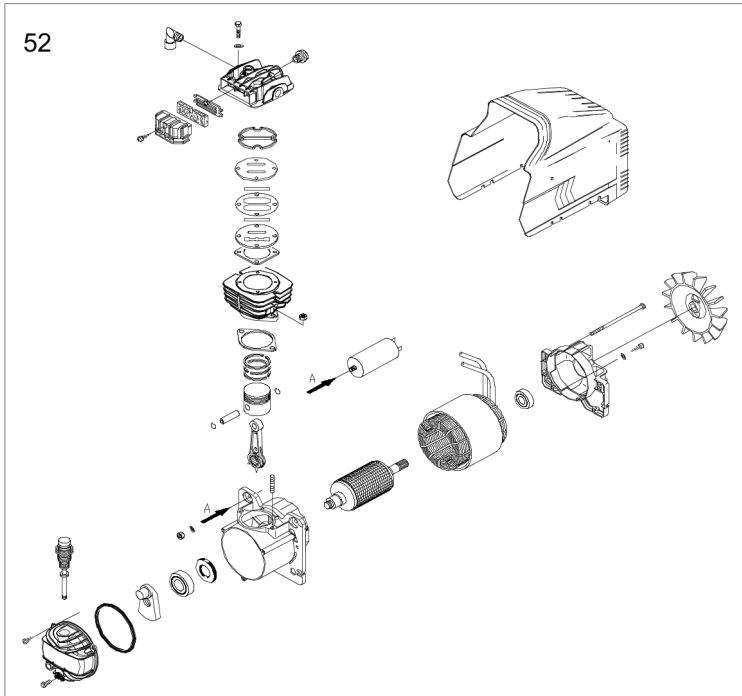

1121160702_00 Compressor package

Item	Part No.	Name	Qty	Uom
52	1129740009	Pump	1	EA
53	1127130016	Discharge tap	1	EA
54	1127260016	Wheel	2	EA
59	1127320645	Infeed cable	1	EA
60	1127190018	Non return valve	1	EA
61	1127230001	Unloader pipe aluminium	AR	EA
63	1127230466	Delivery pipe	1	EA
66	1127190290	Safety valve	1	EA
67	1127250074	Pressure switch	1	EA
68	1127080012	Fitting	2	EA
69	1127100064	Pressure reducer	1	EA
71	1127130057	Universal coupling	1	EA
72	1127110024	Pressure gauge	1	EA
73	1127110030	Pressure gauge	1	EA
74	1127360001	Rubber Feet	2	EA
75	1124050549	Pressure switch kit	1	EA