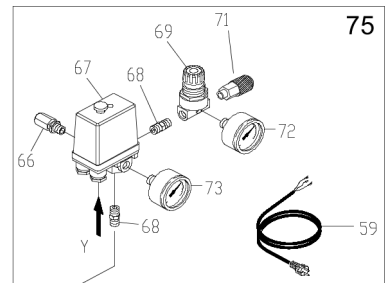

1121160702_00 Compressor package

Item	Part No.	Name	Qty	Uom
52	1129740009	Pump	1	EA
53	1127130016	Discharge tap	1	EA
54	1127260016	Wheel	2	EA
59	1127320645	Infeed cable	1	EA
60	1127190018	Non return valve	1	EA
61	1127230001	Unloader pipe aluminium	AR	EA
63	1127230466	Delivery pipe	1	EA
66	1127190290	Safety valve	1	EA
67	1127250074	Pressure switch	1	EA
68	1127080012	Fitting	2	EA
69	1127100064	Pressure reducer	1	EA
71	1127130057	Universal coupling	1	EA
72	1127110024	Pressure gauge	1	EA
73	1127110030	Pressure gauge	1	EA
74	1127360001	Rubber Feet	2	EA
75	1124050549	Pressure switch kit	1	EA